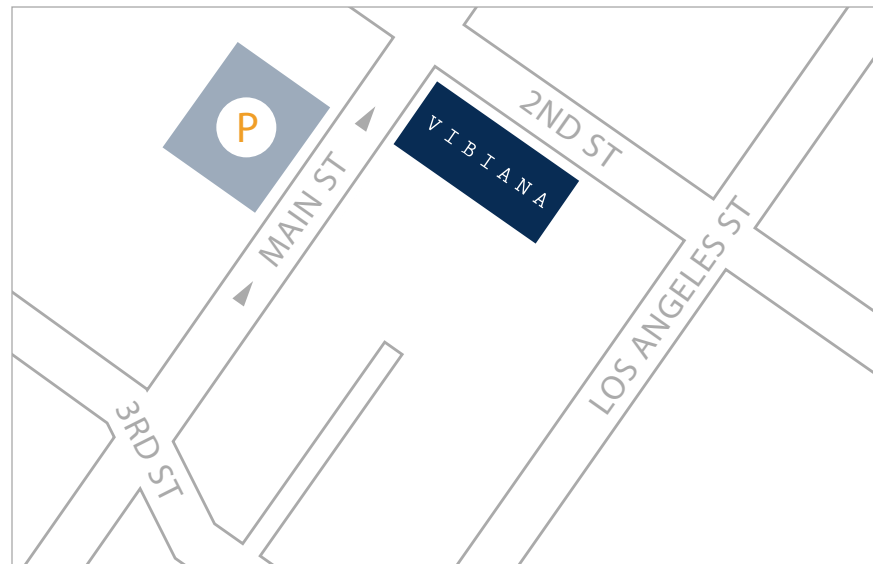

Vibiana is located in the Historic Core of Downtown Los Angeles at the Southeast corner of Main Street and 2nd Street. The Main Hall entrance is located at 214 South Main Street.

APPOINTMENT & MEETING PARKING

A self-pay parking lot is located just South of the venue on Main Street on the West side of the street. There is also metered parking that is often available right in front of the venue as well as on the West side of Main Street.

EVENT PARKING

Please refer to your invitation for specifics regarding valet or hosted parking and any possible parking costs.

EVENT VENDORS

Please consult with the producer/coordinator for your assigned Load In and Load Out locations on the day of the event.

OFFICE DELIVERIES

Ring the doorbell at 114 East 2nd Street or call the Office at 213 626 1507.

V I B I A N A